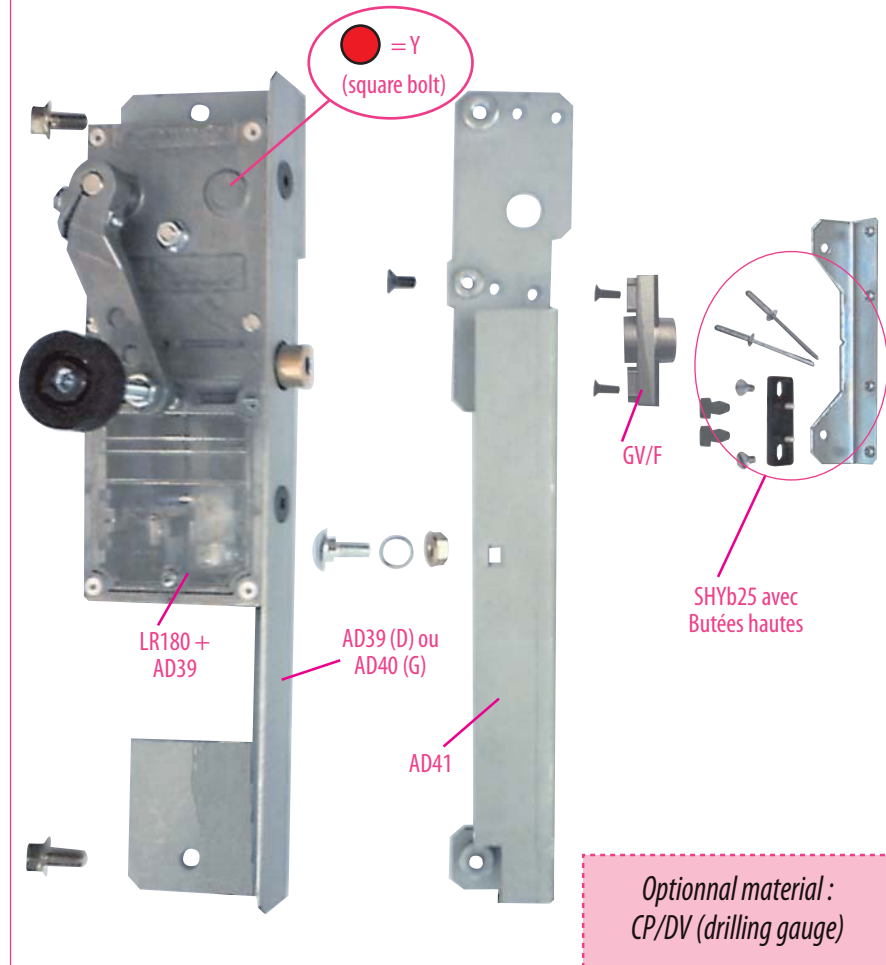

## type DLF1 for Fermator door lock

### To replace :

Type DLF1 (Kronenberg)  
for door FERMATOR  
with draw contact inside lock.

### Substitution :

**LR 180 \*\* KRF** prudhomme S.a  
with draw contact inside.

# Kronenberg lock with integrated draw contact