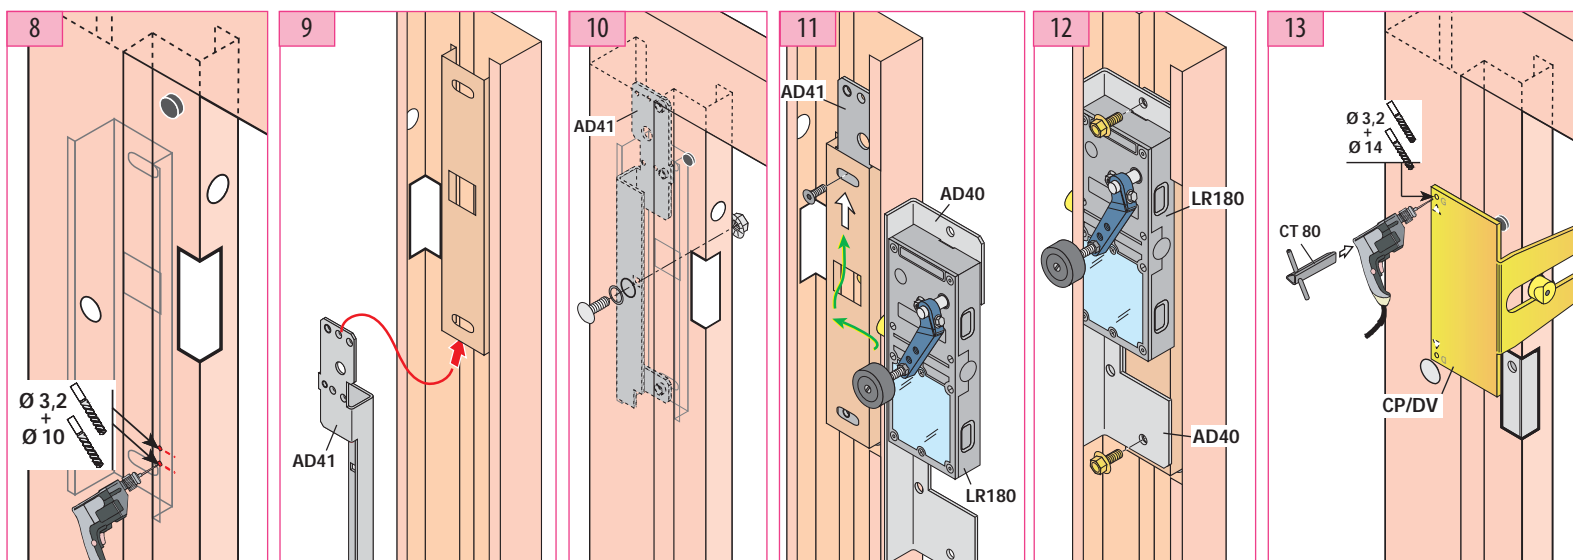

## type DLF1 for Fermator door lock

ref. : LR180 \***G** KRF

ref. : LR180 \***D** KRF

42 351  
MAIN FEATURES OF THE  
PRODUCT

For hinged landing doors

### Mounting stages