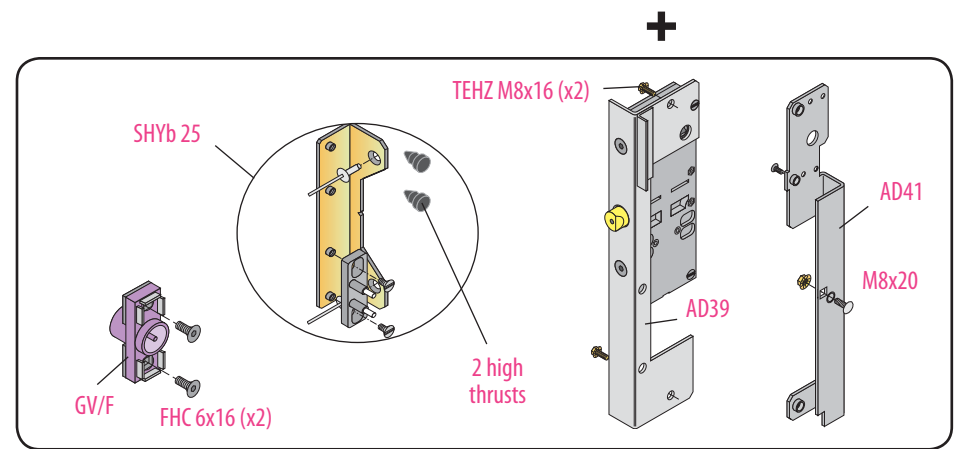

KRF

Kronenberg lock with integrated draw contact

type DLF1 for Fermator door lock

ref. : LR180 ***G** KRF

ref. : LR180 ***D** KRF

42 351
MAIN FEATURES OF THE
PRODUCT

For hinged landing doors