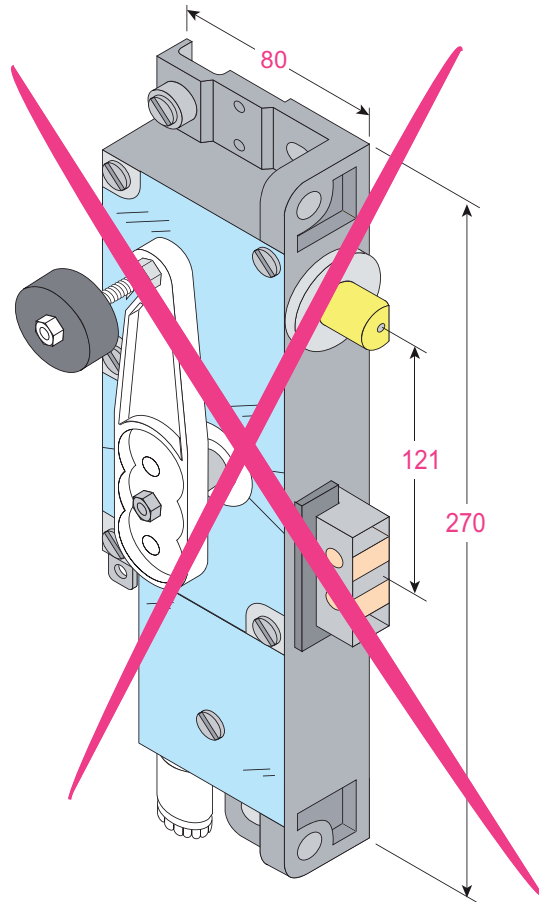

### To replace :

Type DLF1 (Kronenberg)  
for door FERMATOR  
with draw contact inside lock.