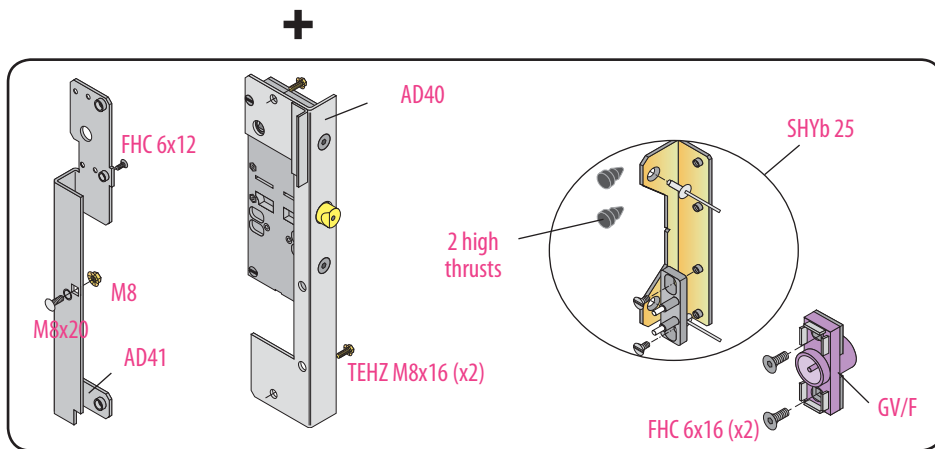

KRF

Kronenberg lock with integrated draw contact

type DLF1 for Fermator door lock

ref. : LR180 ***G** KRF

ref. : LR180 ***D** KRF

42 351
MAIN FEATURES OF THE
PRODUCT

For hinged landing doors