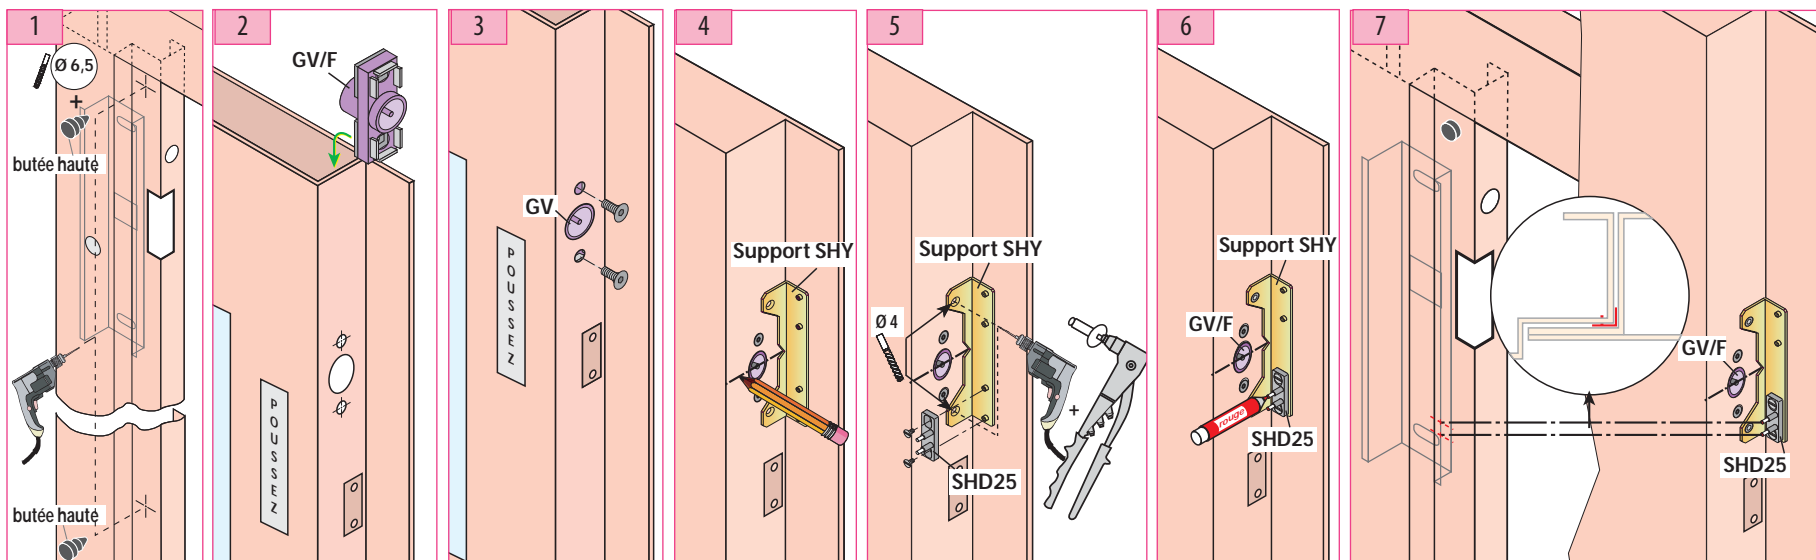

# Kronenberg lock with integrated draw contact

## type DLF1 for Fermator door lock

ref. : LR180 \***G** KRF

ref. : LR180 \***D** KRF

42 351  
MAIN FEATURES OF THE  
PRODUCT

For hinged landing doors

### Mounting stages